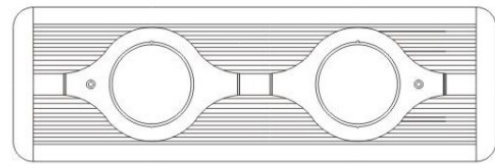

Series: Space
 Brand: Milan
 Division: Design
 Mounting Type: Recessed
 Mounting Location: Ceiling
 Subcategory: Downlight

PHYSICAL

Shape: Rectangle
 Length (mm): 445
 Length (in): 17 1/2
 Width (mm): 150
 Width (in): 6
 Height (mm): 89
 Height (in): 3 1/2
 Light Distribution: Direct
 Weight (kg): 3.2
 Weight (lbs): 7
 Diffuser: Glass - Sold Separately
 Fixture Finish: Metallic Gray
 Fixture Material: Metal

Certified By: CSA Certified to UL and CSA Standards
 IP rating: IP20

150mm 6"

89mm 3 1/2"

445mm 17 1/2"

SPACE RECESSED

D96006

GENERAL

Series: Space
Brand: Milan
Division: Design
Mounting Type: Recessed
Mounting Location: Ceiling
Subcategory: Downlight