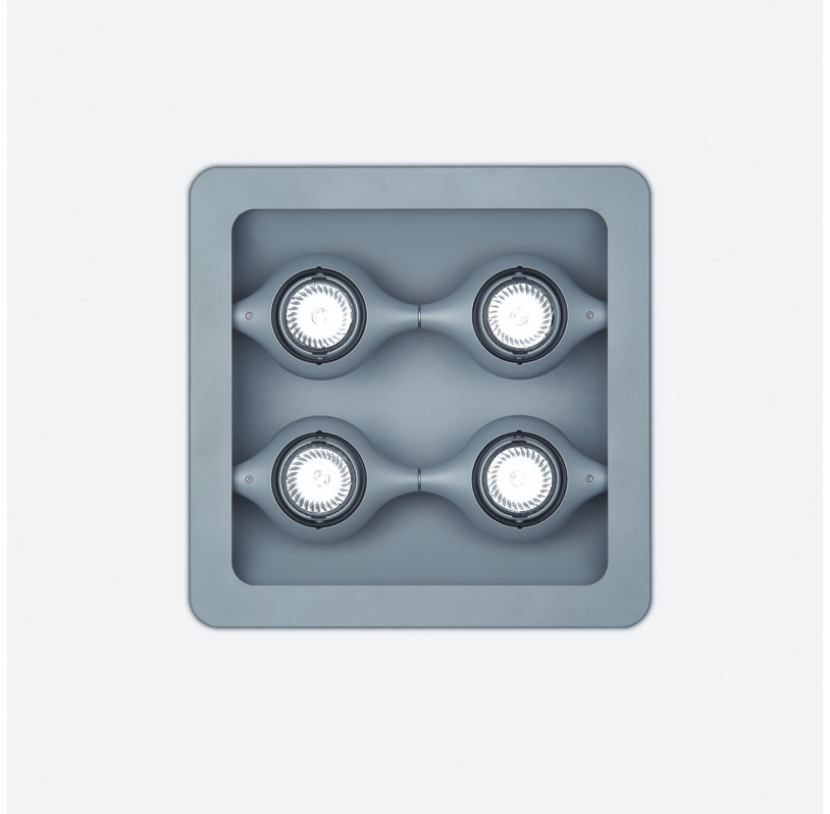

SPACE RECESSED

D96006

GENERAL

Series: Space
Brand: Milan
Division: Design
Mounting Type: Recessed
Mounting Location: Ceiling
Subcategory: Downlight

PHYSICAL

Shape: Square
Length (mm): 387
Length (in): 15 1/4
Width (mm): 387
Width (in): 15 1/4
Height (mm): 89
Height (in): 3 1/2
Light Distribution: Direct
Weight (kg): 3.2
Weight (lbs): 7
Diffuser: Glass - Sold Separately
Fixture Finish: Metallic Gray
Fixture Material: Metal

ELECTRICAL

Number of Lamps: 4
Lamp Type: LED Retrofit
Lamp Shape: MR16
Bulb Included: Bulb Not Included
Total Output Wattage (W): 20
Max. Wattage Per Lamp (W): 5
Lamp Base: GU10
Housing: Non - IC rated remodel housing is for use in non - insulated areas or where insulation is at least 3
Input Voltage (V): 120

LED

OPTICAL

RATINGS AND CERTIFICATIONS

Certified By: CSA Certified to UL and CSA Standards
IP rating: IP20

PROJECT
TYPE
NOTES
QUANTITY
DATE