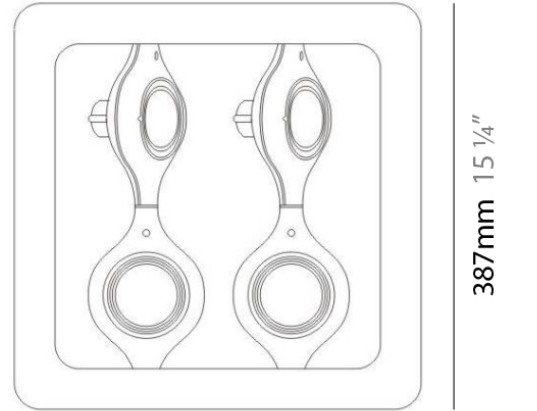

SPACE RECESSED

D96006

GENERAL

Series: Space
Brand: Milan
Division: Design
Mounting Type: Recessed
Mounting Location: Ceiling
Subcategory: Downlight

PHYSICAL

Shape: Square
Length (mm): 387
Length (in): 15 1/4
Width (mm): 387
Width (in): 15 1/4
Height (mm): 89
Height (in): 3 1/2
Light Distribution: Direct
Weight (kg): 3.2
Weight (lbs): 7
Diffuser: Glass - Sold Separately
Fixture Finish: Metallic Gray
Fixture Material: Metal

ELECTRICAL

Number of Lamps: 4
Lamp Type: LED Retrofit
Lamp Shape: MR16
Bulb Included: Bulb Not Included
Total Output Wattage (W): 20
Max. Wattage Per Lamp (W): 5
Lamp Base: GU10
Housing: Non - IC rated remodel housing is for use in non - insulated areas or where insulation is at least 3
Input Voltage (V): 120

LED

OPTICAL

RATINGS AND CERTIFICATIONS

Certified By: CSA Certified to UL and CSA Standards
IP rating: IP20

PROJECT
TYPE
NOTES
QUANTITY
DATE