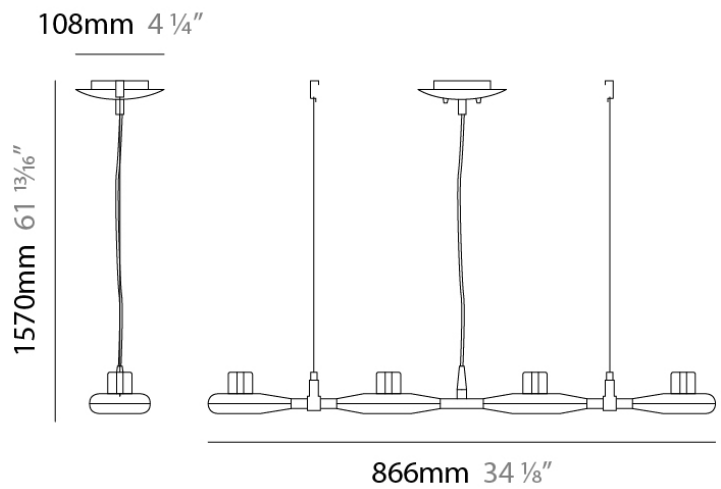

SPACE SUSPENSION

D91124

GENERAL

Series: Space
Brand: Milan
Division: Design
Mounting Type: Suspension
Mounting Location: Ceiling
Subcategory: Pendant

PHYSICAL

Shape: Abstract
Length (mm): 866
Length (in): 34 1/4
Width (mm): 108
Width (in): 4 1/4
Height (mm): 1570
Height (in): 62
Weight (kg): 2.3
Weight (lbs): 5
Fixture Finish: Metallic Gray
Fixture Material: Aluminum

ELECTRICAL

Number of Lamps: 4
Lamp Type: LED Retrofit
Lamp Shape: T4
Bulb Included: Bulb Not Included
Total Output Wattage (W): 12
Max. Wattage Per Lamp (W): 3
Lamp Base: G9
Input Voltage (V): 120

LED

OPTICAL

RATINGS AND CERTIFICATIONS

Certified By: CSA Certified to UL and CSA Standards
IP rating: IP20

PROJECT
TYPE
NOTES
QUANTITY
DATE