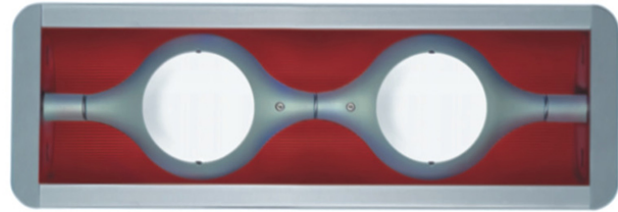

Series: Space
 Brand: Milan
 Division: Design
 Mounting Type: Surface
 Mounting Location: Wall
 Subcategory: Up/Down Light

PHYSICAL

Shape: Oblong
 Diameter (mm): 108
 Diameter (in): 4 ¼
 Height (mm): 70
 Height (in): 2 ¾
 Extension (mm): 159
 Extension (in): 6 ¼
 Light Distribution: Direct / Indirect
 Weight (kg): 1.4
 Weight (lbs): 3
 Diffuser: Glass sold Separately
 Fixture Finish: Metallic Gray
 Fixture Material: Glass / Aluminum

Series: Space
 Brand: Milan
 Division: Design
 Mounting Type: Surface
 Mounting Location: Wall
 Subcategory: Downlight

PHYSICAL

Shape: Oblong
 Diameter (mm): 108
 Diameter (in): 4 ¼
 Height (mm): 178
 Height (in): 7
 Extension (mm): 178
 Extension (in): 7
 Light Distribution: Direct
 Weight (kg): 1.4
 Weight (lbs): 3
 Diffuser: Glass - Sold Separately
 Fixture Finish: Metallic Gray
 Fixture Material: Glass / Aluminum

Series: Space
 Brand: Milan
 Division: Design
 Mounting Type: Recessed
 Mounting Location: Ceiling
 Subcategory: Downlight

PHYSICAL

Shape: Rectangle
 Length (mm): 445
 Length (in): 17 1/2
 Width (mm): 150
 Width (in): 6
 Height (mm): 89
 Height (in): 3 1/2
 Light Distribution: Direct
 Weight (kg): 3.2
 Weight (lbs): 7
 Diffuser: Glass - Sold Separately
 Fixture Finish: Metallic Gray
 Fixture Material: Metal

Certified By: CSA Certified to UL and CSA Standards
 IP rating: IP20

150mm 6"

89mm 3 1/2"

445mm 17 1/2"

SPACE RECESSED

D96006

GENERAL

Series: Space
Brand: Milan
Division: Design
Mounting Type: Recessed
Mounting Location: Ceiling
Subcategory: Downlight