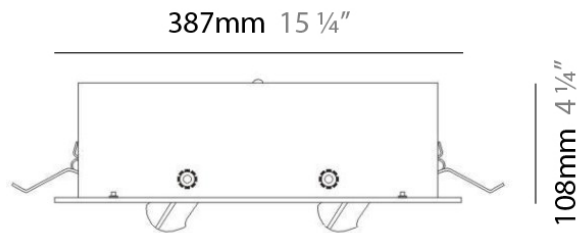

SPACE RECESSED

D96006

GENERAL

Series: Space
Brand: Milan
Division: Design
Mounting Type: Recessed
Mounting Location: Ceiling
Subcategory: Downlight

PHYSICAL

Shape: Square
Length (mm): 387
Length (in): 15 1/4
Width (mm): 387
Width (in): 15 1/4
Height (mm): 89
Height (in): 3 1/2
Light Distribution: Direct
Weight (kg): 3.2
Weight (lbs): 7
Diffuser: Glass - Sold Separately
Fixture Finish: Metallic Gray
Fixture Material: Metal

ELECTRICAL

Number of Lamps: 4
Lamp Type: LED Retrofit
Lamp Shape: MR16
Bulb Included: Bulb Not Included
Total Output Wattage (W): 20
Max. Wattage Per Lamp (W): 5
Lamp Base: GU10
Housing: Non - IC rated remodel housing is for use in non - insulated areas or where insulation is at least 3
Input Voltage (V): 120

LED

OPTICAL

RATINGS AND CERTIFICATIONS

Certified By: CSA Certified to UL and CSA Standards
IP rating: IP20

PROJECT
TYPE
NOTES
QUANTITY
DATE